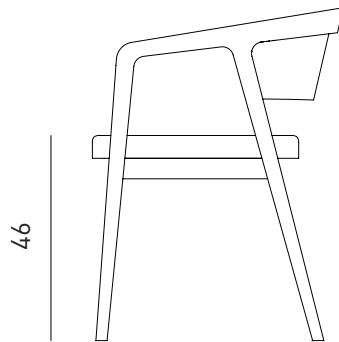

56

Description

Frame: Solid beech structure and legs
Seat: Upholstered seat
Back: Naturel wicker
Finish: Available in multiple stain colors

Dimensions

W55 D56 H73 SH46