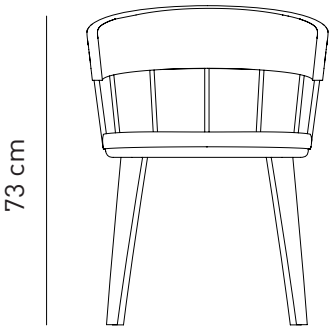

MERU L CHAIR

Designed by
PARLAstudio

57

57

Description

Frame: Powder coated
wired structure
and solid beech legs

Seat & Back: Upholstered
seat and back

Finish: Available in
multiple stain colors

Back available in RAL colors

Dimensions

W57 D57 H73 SH46