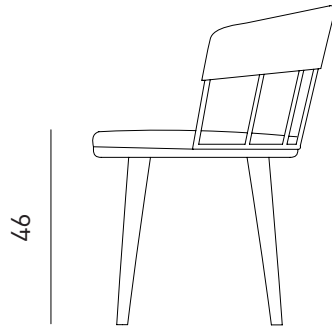

MERU L CHAIR

Designed by
PARLAstudio

57

57

Description

Frame: Powder coated
wired structure
and solid beech legs

Seat & Back: Upholstered
seat and back

Finish: Available in
multiple stain colors

Back available in RAL colors

Dimensions

W57 D57 H73 SH46