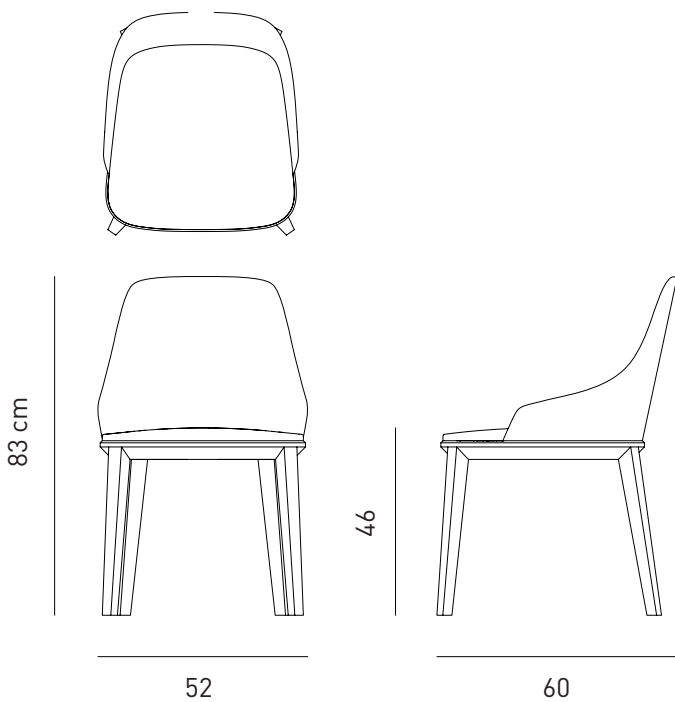

# ATLAS CHAIR

Designed by  
**PARLAstudio**

The Atlas Family is a testament to Parla Design's heritage; an element of comfort is added to a fine silhouette to continue the forefathers' spirit.

#### *Description*

Frame: Plywood structure  
and solid beech legs  
Seat & Back: Upholstered  
seat and back  
Finish: Available in  
multiple stain colors

#### *Dimensions*

W52 D60 H83 SH46