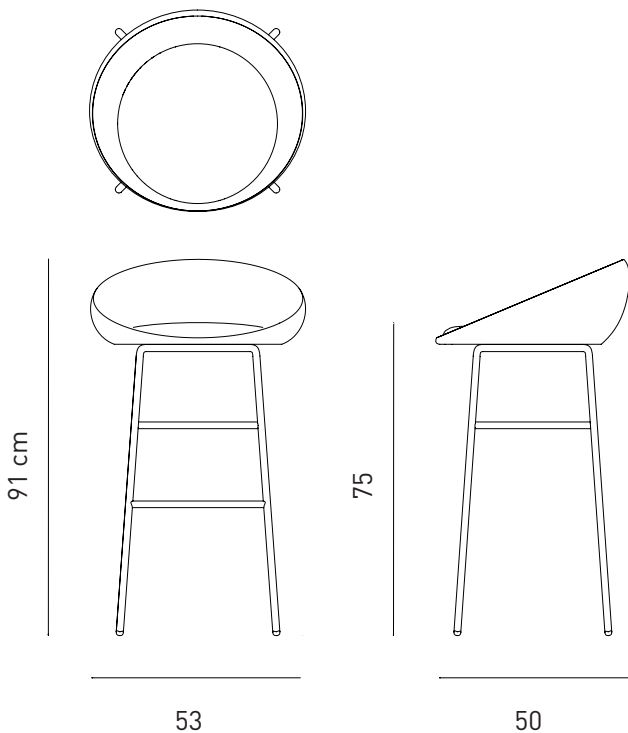

BLOOM BAR STOOL

Designed by
PARLAstudio

Bloom Bar Stools amplify the mood poised between contemporary and youthful. The essential lines of the frame combined with simplicity of the materials, the feel of the upholstery and the stylish handwoven look is a true art form of a combination.

Description

Frame: Solid beech and plywood structure, powder coated metal legs
Seat & Back: Upholstered seat and back
Finish: Available in RAL colors

Dimensions

W53 D50 H91 SH75