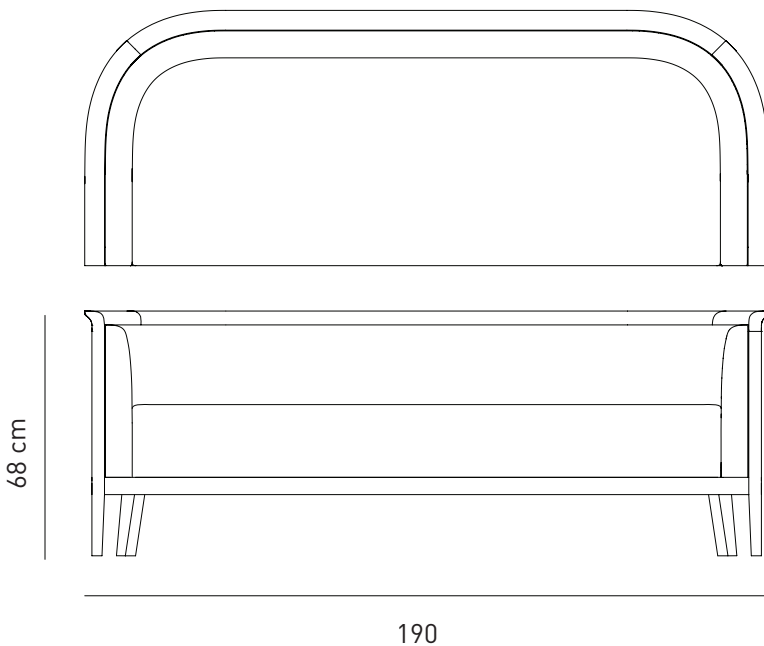

*Description*  
Frame: Plywood and solid beech structure  
Seat & Back: Upholstered seat and inner back, naturel wicker back  
Finish: Available in multiple stain colors

*Dimensions*  
W190 D71 H68 SH42