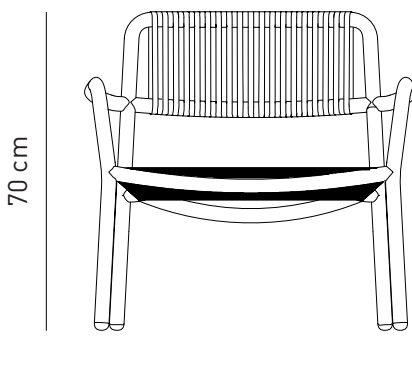

# BOLD LOUNGE ARMCHAIR

Designed by  
**Lagranja**

The light and playful Bold is the perfect solution for cafes, bars and restaurants.  
The form is gracefully contoured to offer maximum comfort.

69

36

68

## *Description*

Frame: Powder coated aluminium structure woven with polyester rope  
Finish: Available in RAL colors, rope available in black and tan

## *Dimensions*

W69 D68 H70 SH36