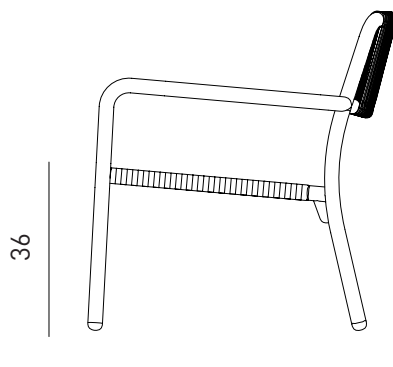

# BOLD LOUNGE ARMCHAIR

Designed by  
**Lagranja**

The light and playful Bold is the perfect solution for cafes, bars and restaurants.  
The form is gracefully contoured to offer maximum comfort.

69

36

68

## *Description*

Frame: Powder coated aluminium structure woven with polyester rope  
Finish: Available in RAL colors, rope available in black and tan

## *Dimensions*

W69 D68 H70 SH36