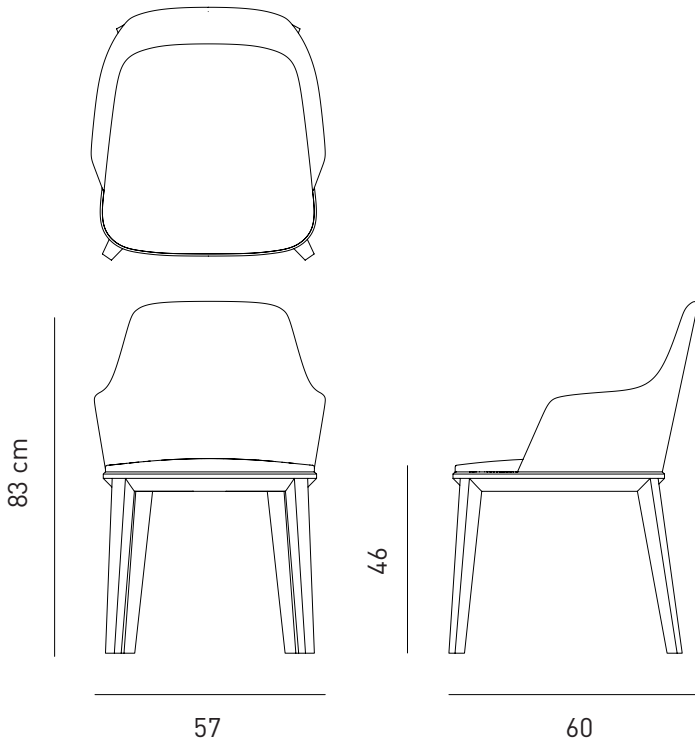

ATLAS A CHAIR

Designed by
PARLAstudio

The Atlas Family is a testament to Parla Design's heritage; an element of comfort is added to a fine silhouette to continue the forefathers' spirit.

Description

Frame: Plywood structure
and solid beech legs
Seat & Back: Upholstered
seat and back
Finish: Available in
multiple stain colors

Dimensions

W57 D60 H83 SH46