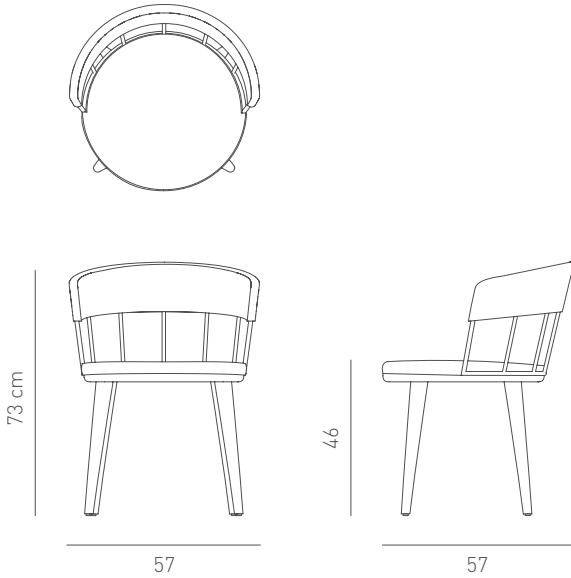

MERU L CHAIR

Designed by
Burcu Özdamar

Cheerful and balanced, Meru broadcasts a mild feel to any environment, without losing the visibility of its personality. It is perfect for your cafes and restaurants with an easily recognised cosy shape.

Description

Frame: Powder coated metal structure with moulded polyurethane back and solid beech structure
Seat & Back: Upholstered seat and back
Finish: Available in multiple stain colours, back available in RAL colours

Dimensions

W57 D57 H73 SH46