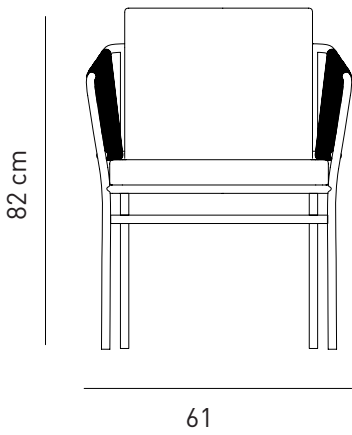

CAPRI CHAIR

Designed by
PARLAstudio

Description

Frame: Powder coated aluminium structure woven with polyester rope
Seat & Back: Upholstered seat and back cushion
Finish: Available in RAL colors, Rope available in black and tan

Dimensions

W61 D61 H82 SH46