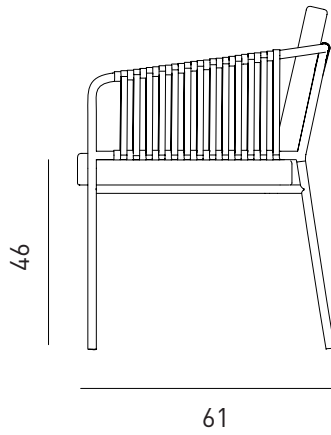

CAPRI CHAIR

Designed by
PARLAstudio

Description

Frame: Powder coated aluminium structure woven with polyester rope
Seat & Back: Upholstered seat and back cushion
Finish: Available in RAL colors, Rope available in black and tan

Dimensions

W61 D61 H82 SH46