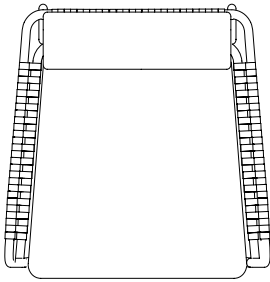

CAPRI CHAIR

Designed by
PARLAstudio

Description

Frame: Powder coated aluminium structure woven with polyester rope
Seat & Back: Upholstered seat and back cushion
Finish: Available in RAL colors, Rope available in black and tan

Dimensions

W61 D61 H82 SH46