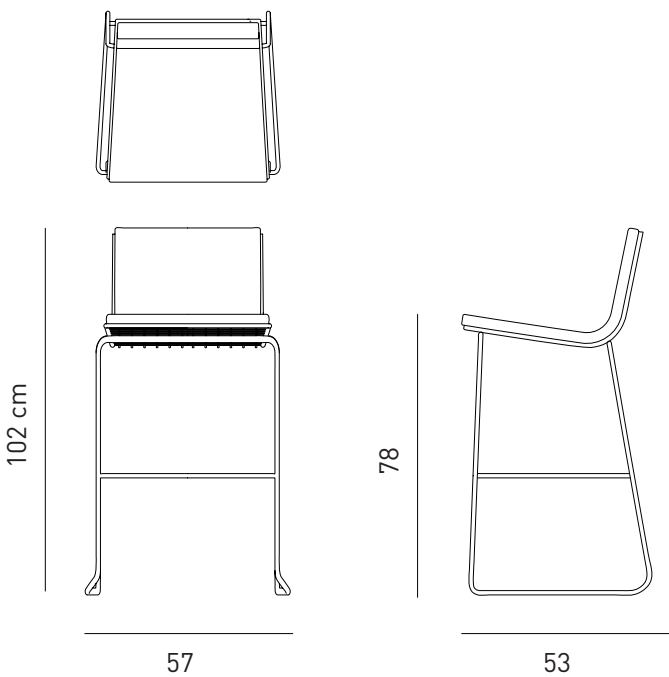

GRID BAR STOOL

Designed by
PARLAstudio

Description

Frame: Powder coated
metal structure
Seat & Back: Upholstered seat
and back
Finish: Available
in RAL colors

Dimensions

W57 D53 H102 SH78