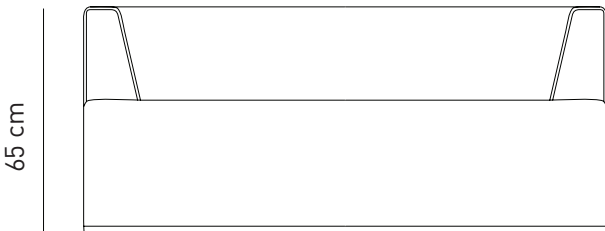

ESTIVAL SOFA

Designed by
PARLAstudio

220

38

89

Description

Frame: Plywood and solid beech structure,
powder coated metal base
Seat & Back: Upholstered seat,
back and cushions
Finish: Available in RAL colors

Dimensions

W220 D89 H65 SH38