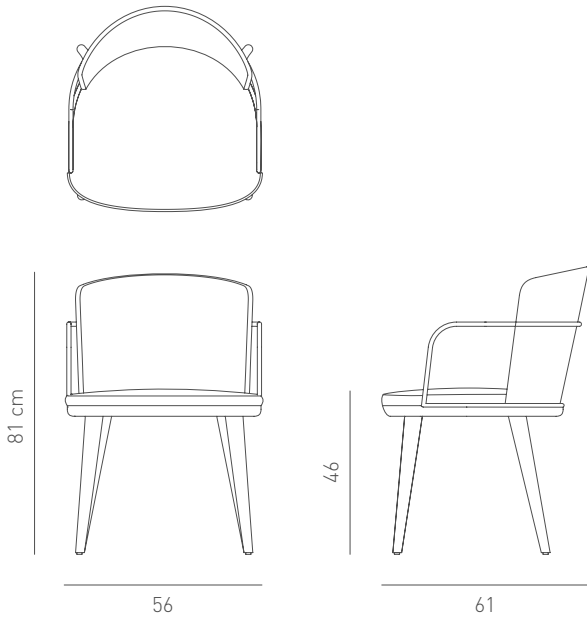

#### *Description*

Frame: Plywood back and solid beech legs, powder coated metal arm  
Seat & Back: Upholstered seat and back  
Finish: Available in multiple stain colours, arms available in RAL colours

#### *Dimensions*

W56 D61 H81 SH46

## *Dimensions*

W56 D61 H81 SH46