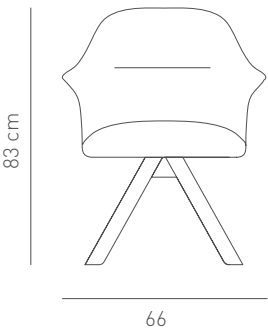

## *Description*

Frame: Moulded polyurethane body with solid beech legs  
Seat & Back: Upholstered seat and back  
Finish: Available in multiple stain colours

## *Dimensions*

W66 D62 H83 SH45