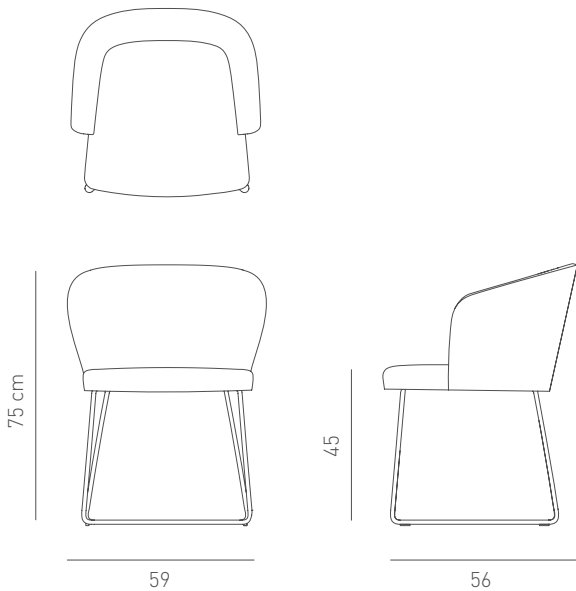

STELLA W CHAIR

Designed by
Betül İnci

The beautifully formed chair, designed with comfort in mind, is ideal for informal dining settings. Its geometric silhouette makes it a perfect selection for a variety of interiors.

Description

Frame: Plywood back and powder coated metal leg
Seat & Back: Upholstered seat and back
Finish: Available in RAL colours

Dimensions

W59 D56 H75 SH45